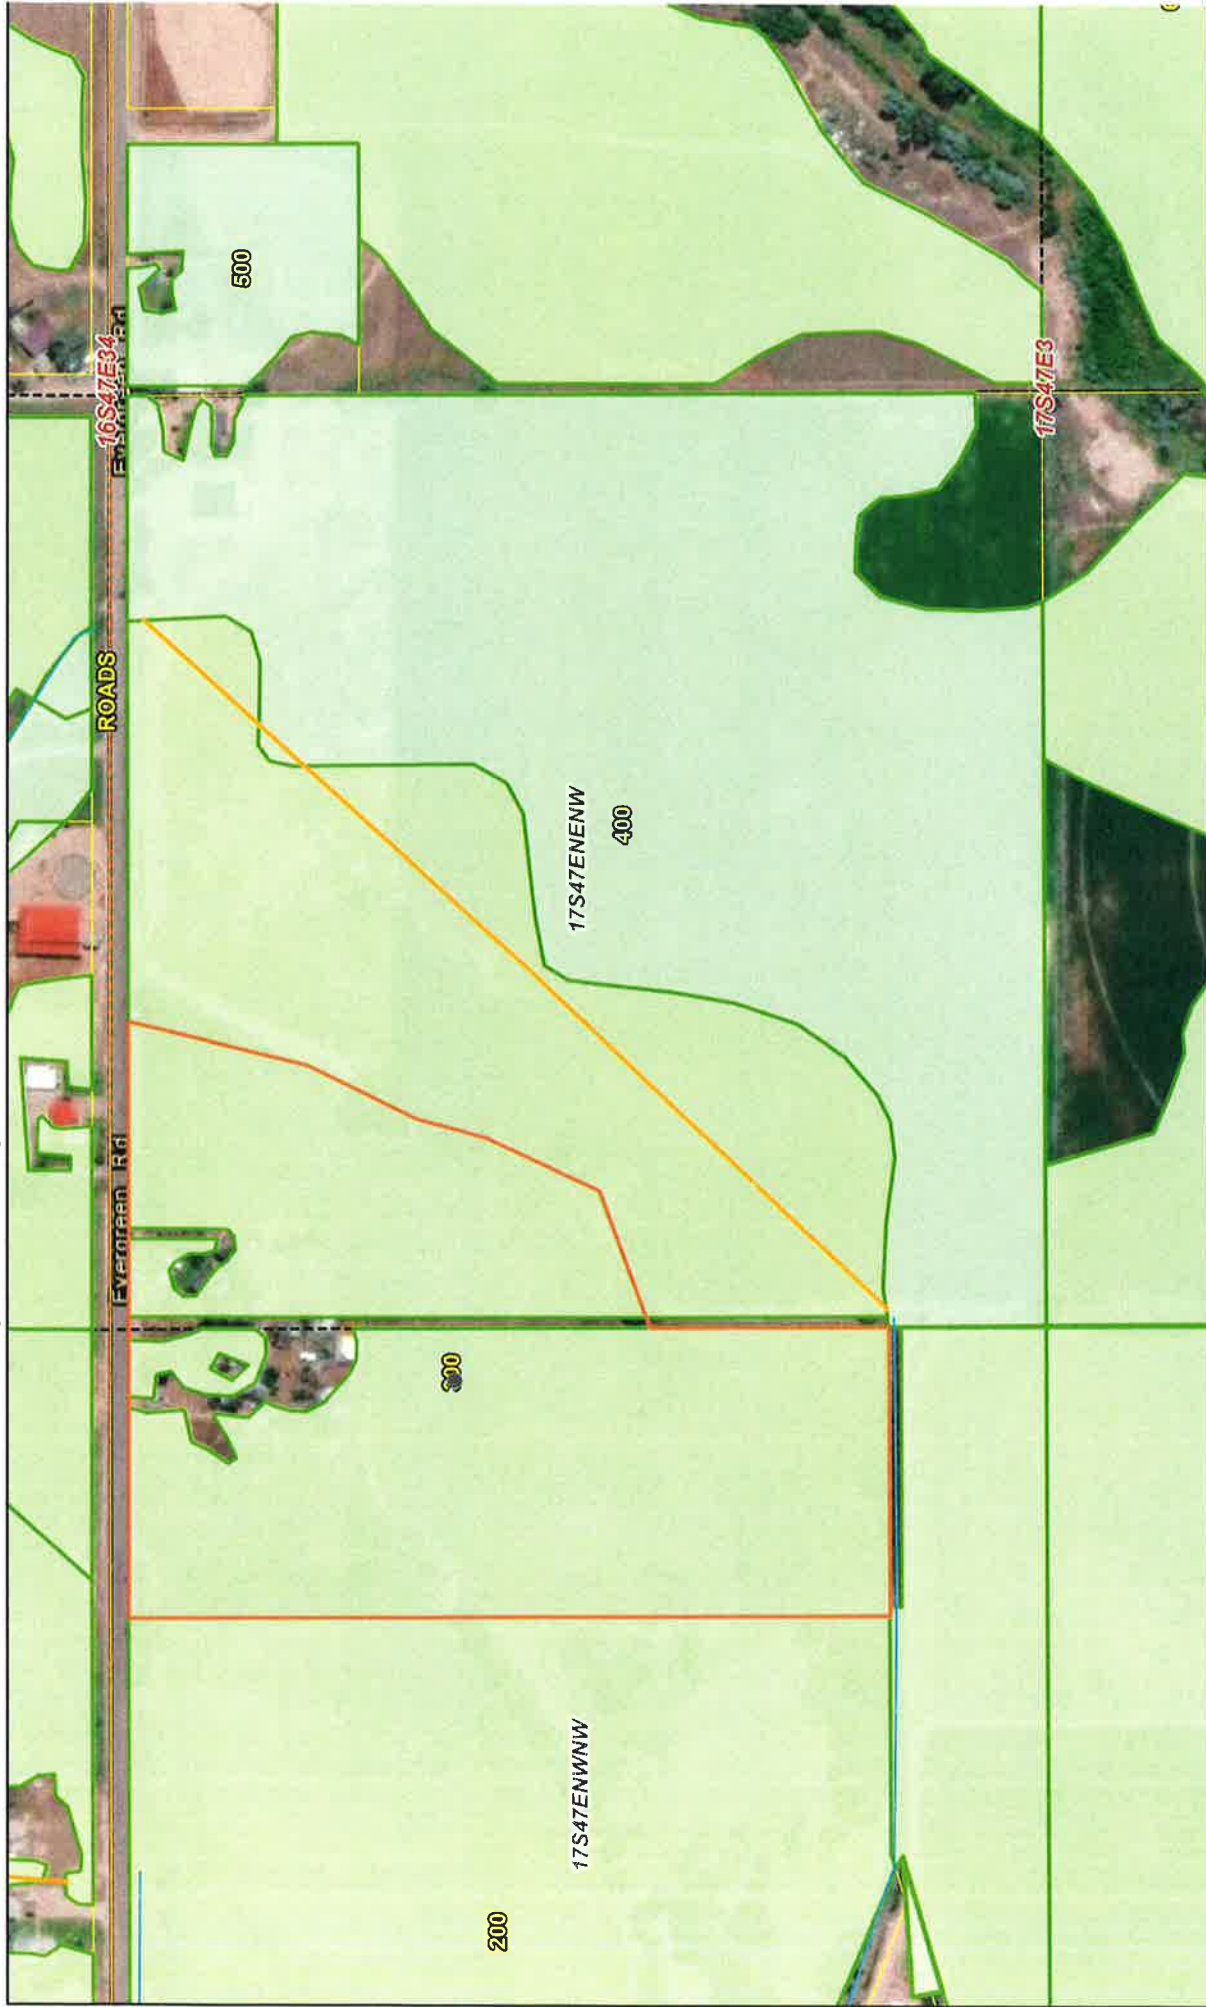

SEE MAP 16S 47E

EVERGREEN

Owyhee Irrigation District Reference Map

8/16/2022, 8:51:37 AM

- World Transportation
- Query by Owner _Query result
- Canals
- Pipelines
- Completed Transfers
- Place of Use (Certificate)
- Place of Use
- Place of Use
- Place of Use
- Taxlots (2018)
- QQ Sections (Labels Only)
- QQ Sections
- Taxlots (Labels Only)
- Taxlots (Labels Only)
- Taxlots (2021)
- Sections (Labels Only)
- Sections (Labels Only)